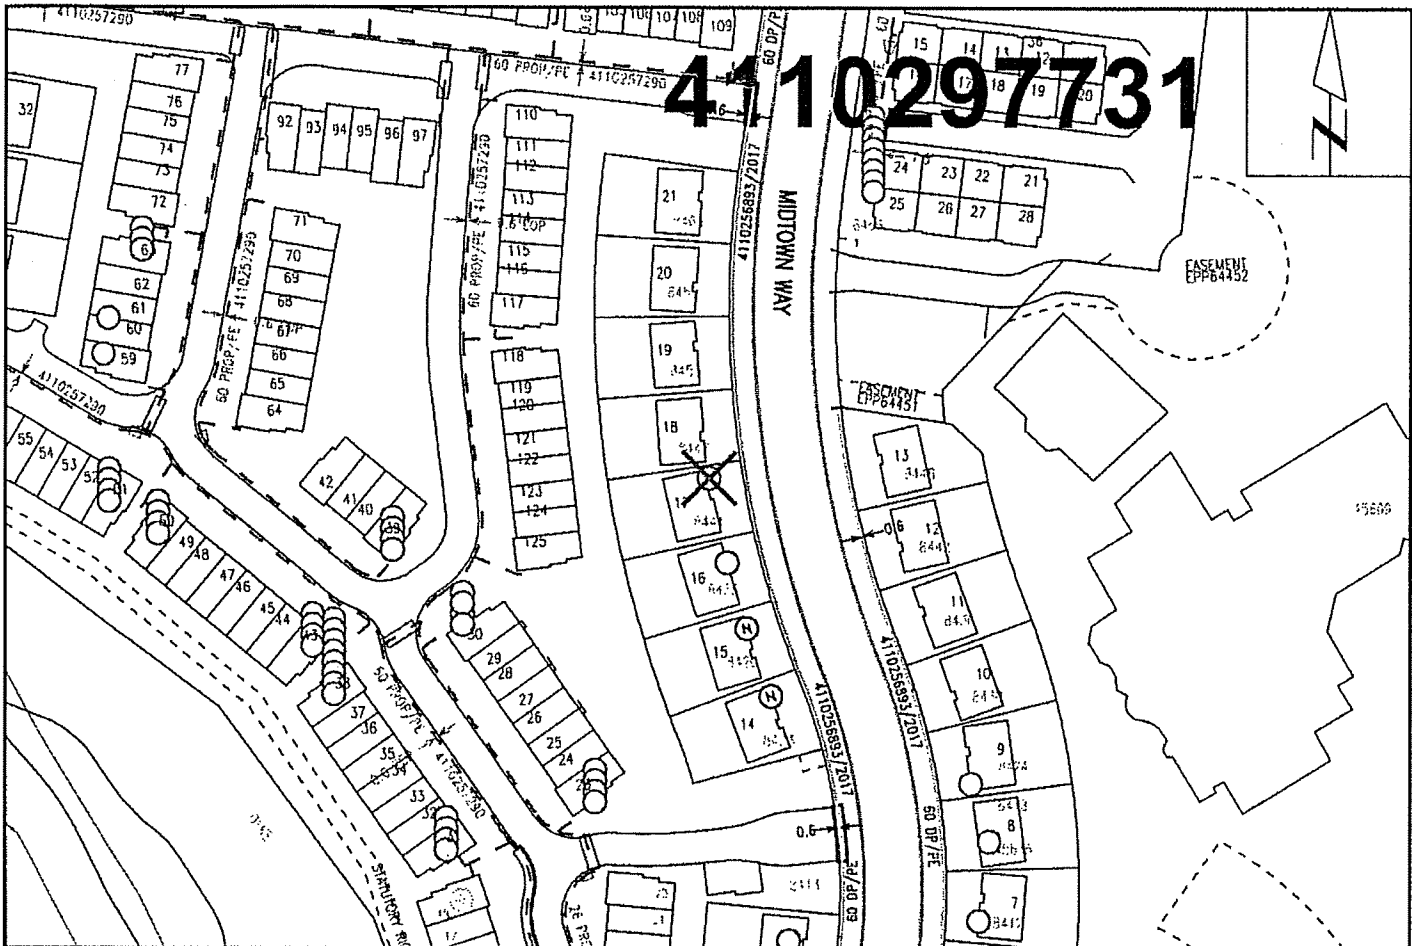

4110297731

Nearest Intersection: Meadowbrook Dr and Midtown Way.
Distance from lot to Intersection is 132 meters (81 degrees North of East).
View Scale: 1:1000

8441 Midtown Way, Chilliwack
Order #: 30997747 Prem #: 10087877 City Limits: Chilliwack
X: 1294587160.00 Y: 468484485.00 2018/04/30